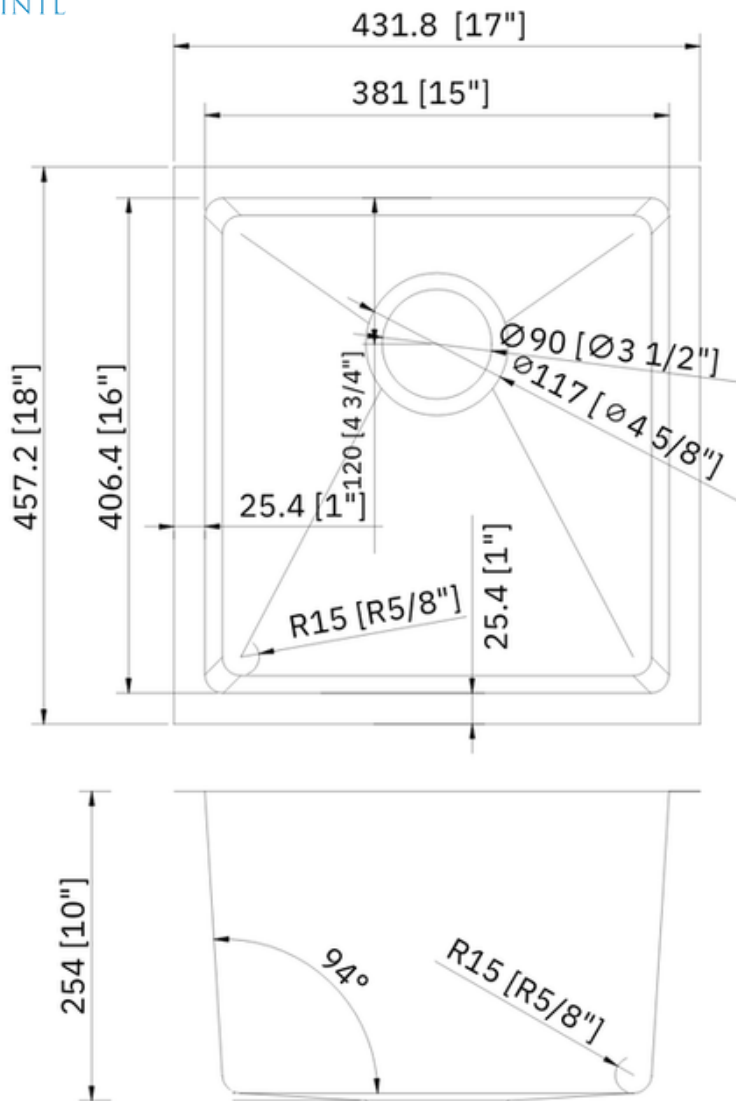

PL-HA104 R15
Handmade Series
Stainless Steel Sink

Features

- Single Bowl
- Handcrafted Corners
- Fitted Sound Deadening Pads
- Creases at the Bottom
Promote Quick Draining
- Deep 10" Bowl Depth

Material

- 16-Gauge Stainless Steel

Technical Information

All product dimensions are nominal
Exterior Measurements: 17" x 18" x 10"
Interior Measurements: 15" x 16" x 10"
Bowl Configuration: Single

Installation Information

Install this product according to the installation instructions.